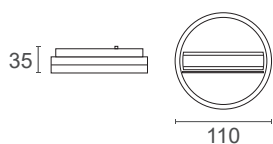

Track Surface Mount Adaptor

TRA3C-SA

240V Surface mounted track adaptor enabling standard 3-circuit track fittings to be installed in a single circuit surface mounted application.

TRA3C-SA Dimensions

TRA3C-SA Colours