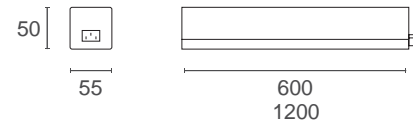

COVELED XTP12 & XTP24

12W & 24W LED Wall Washer

Architectural surface cove mounted LED wall washer featuring Japanese LEDs. High lumen outputs of 1200Lm (3000K) and 1350Lm (4000K) for 600mm and 2400Lm (3000K) and 2700Lm (4000K) for 1200mm. End-to-End linkable for continuous light appearance. Manufactured from extruded aluminium with powdercoat finish and opaque acrylic diffuser for smooth beam distribution. Supplied with integral control gear with flex & plug.

ORDER CODE	DETAILS
TRE-XTP12S3	3000K 12W Cove Light (600mm)
TRE-XTP12S4	4000K 12W Cove Light (600mm)
TRE-XTP24L3	3000K 24W Cove Light (1200mm)
TRE-XTP24L4	4000K 24W Cove Light (1200mm)

COLOUR	SUFFIX
WHITE	W
NATURAL	S