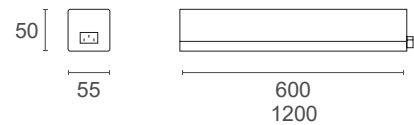

COVELED XTP12 & XTP24

12W & 24W LED Wall Washer

Architectural surface cove mounted LED wall washer featuring Japanese LEDs. High lumen outputs of 1200Lm (3000K) and 1350Lm (4000K) for 600mm and 2400Lm (3000K) and 2700Lm (4000K) for 1200mm. End-to-End linkable for continuous light appearance. Manufactured from extruded aluminium with powdercoat finish and opaque acrylic diffuser for smooth beam distribution. Supplied with integral control gear with flex & plug.

ORDER CODE	DETAILS
TRE-XTP12S3	3000K 12W Cove Light (600mm)
TRE-XTP12S4	4000K 12W Cove Light (600mm)
TRE-XTP24L3	3000K 24W Cove Light (1200mm)
TRE-XTP24L4	4000K 24W Cove Light (1200mm)

COLOUR	SUFFIX
WHITE	W
NATURAL	S