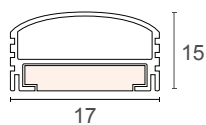

FLEXILED MAGNETIC XFM99

12v / 2300 Lumens per Meter

- 12V DC LED Strip
- High Output NICHIA LED's
- 99 LEDs per Meter
- 2300Lm per Meter
- Cuttable at 30mm increments (3 LEDs)
- Magnetic backed extrusion for easy mounting

XFM99 Dimensions

Input Voltage 12V

IP Rating IP20

System Power 14.4W/m

Mounting magnetic

Lamp Type SMD LED

Weight 1300g

XFM99 Order Code