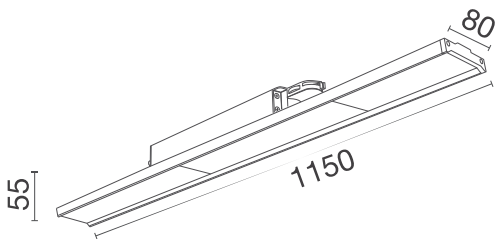

ISLA ZTX80

80 Watts / 10,800 Lumens / 90+ CRI

Continuous 80W linear track lighting system with high output SMD LEDs. Integral driver with universal 3 circuit track adaptor for quick and easy installation on a variety of track systems. High efficiency acrylic lens design provides smooth light distribution in symmetrical or asymmetrical beam options.

System Power	83W
LED Power	80W
IP Rating	IP20

	3000K	4000K
COB Lumen Output	10,200 lm	10,800 lm
Total Luminous Flux	8100 lm	8698 lm

Efficacy	104.8 lm/W 4000K Wide Beam	Lifetime	50,000hrs (L80)
Dimming	Optional: Dali		
Input Voltage	100V - 240V AC 50/60 Hz	Protection	Thermal and Short Circuit
		Power Factor	> 0.95