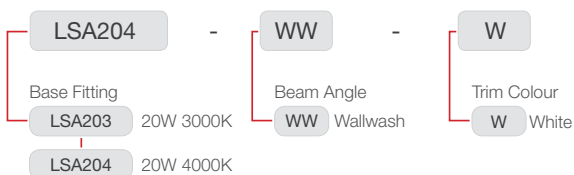

LSA20 Order Code

TREND
LIGHT BY SOLID STATE

Level 3, 290-292 Coward Street, Mascot, NSW, 2020
Ph: (02) 9669 8888 Fax: (02) 9669 8899 Email: sales@trendlighting.com.au