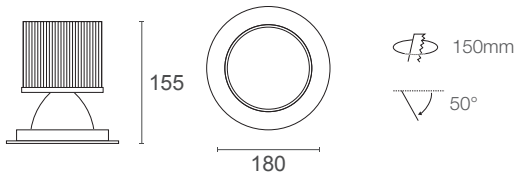

MAXILED XDL60

60 Watts / 5800 Lumens / 90+ CRI

60 Watt adjustable LED downlight in 3000K, 4000K or 5000K colour temperature options. All colour temperatures have a high colour rendering index (CRI) of 90+ and high COB lumen outputs. Sealed face with silicone gasket for increased ingress protection. Large pressure cast aluminium heatsink provides effective thermal management ensuring high output and long lifespan.

Input Voltage 240V

IP Rating IP40

System Power 63.1W

Tilt Angle 50°

LED Power 60W

Cut-Out 150mm

Lamp Type LED

Weight 1200g

XDL60 Dimensions

XDL60 Trim Colours

XDL60 Technical Specifications

	3000K	4000K	5000K
COB Lumen Output	5600 lm	5800 lm	6100 lm
Total Luminous Flux	4103 WB	4250 WB	4470 WB
Efficacy	71 lm/W	Wide Beam	
Lifetime	50,000hrs (L70)		
Power Factor	> 0.95		
Input Voltage	100V - 240V AC 50/60 Hz		
Protection	Thermal and Short Circuit		
Dimming	DALI*	1-10v*	Available on request