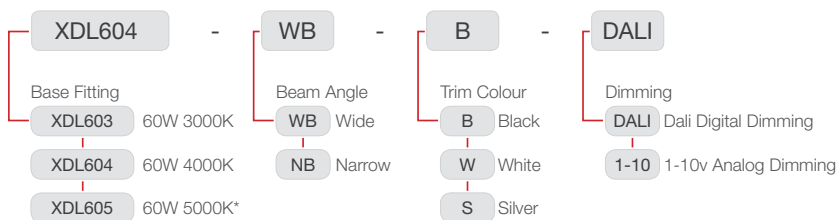

XDL60 Order Code