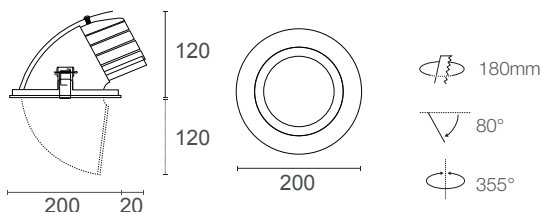

Input Voltage 240V

IP Rating IP20

System Power 41.8W

LED Power 40W

Cut-Out 180mm

Tilt-Angle 80°

Rotation 355°

### XRS40 Dimensions