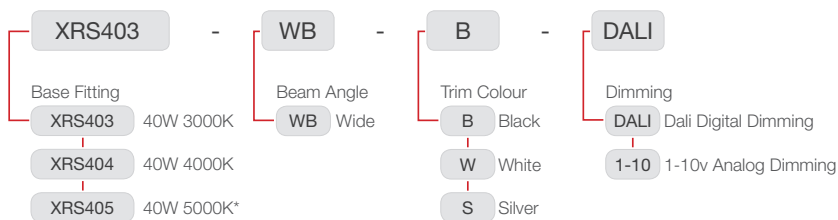

XRS40 Trim Colours

XRS40 Order Code