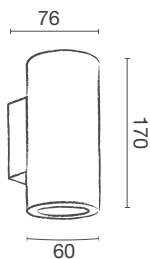

WRD14

2 x 7 Watts / 1400 Lumens / 80+ CRI

Classic bi-directional wall light featuring 2 x 7W COB LEDs in an up/down configuration, available in 3000K and 4000K colour temperature options. Manufactured from an aluminium body and finished with corrosion resistant powdercoating, combined with a sealed safety glass lens for IP65 protection. The WRD14 range is supplied with an integral driver.

System Power	16.5W	IP Rating	IP65
LED Power	2 x 7W	Weight	680g

	3000K	4000K
COB Lumen Output	1600 lm	1700 lm
Total Luminous Flux	1340 lm	1480 lm

Efficacy	89.7 lm/W 4000K	Lifetime	35,000hrs (L70)		
Input Voltage	100V - 240V AC 50/60 Hz	Protection	Thermal and Short Circuit	Power Factor	> 0.9