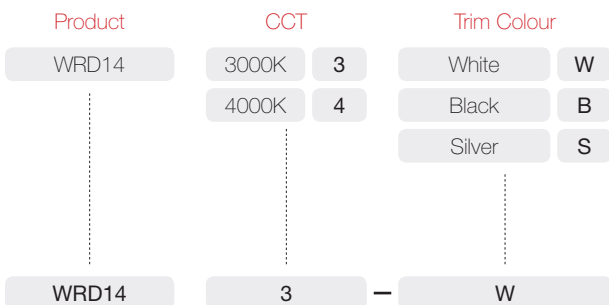

WRD14

2 x 7 Watts / 1400 Lumens / 80+ CRI

Classic bi-directional wall light featuring 2 x 7W COB LEDs in an up/down configuration, available in 3000K and 4000K colour temperature options. Manufactured from an aluminium body and finished with corrosion resistant powdercoating, combined with a sealed safety glass lens for IP65 protection. The WRD14 range is supplied with an integral driver.

System Power	16.5W	IP Rating	IP65
LED Power	2 x 7W	Weight	680g

	3000K	4000K
COB Lumen Output	1600 lm	1700 lm
Total Luminous Flux	1340 lm	1480 lm

Efficacy	89.7 lm/W 4000K	Lifetime	35,000hrs (L70)		
Input Voltage	100V - 240V AC 50/60 Hz	Protection	Thermal and Short Circuit	Power Factor	> 0.9