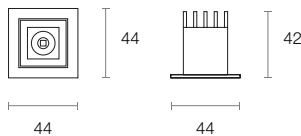

Product Attributes

To configure this downlight, please visit
trendlighting.com.au/product/slot-LST1

Physical Characteristics

Trim Colour	White Black
Dimensions (LxWxH)	44 x 44 x 42 mm
Cutout	Square 36 x 36 mm
Weight	110 g

Dimensions (mm)

Technical Characteristics

Based on LST14-WB-W

LED Power	2W
LED Type	COB
Lumen Output	247 lm
Luminous Flux	200 lm
Efficacy	60.61 lm/W
Colour Temperature	3000K 4000K
Colour Technology	CRI 90+
Colour Deviation	SDCM ≤ 3
Lifetime	50,000 hours (L70)
Beam Angle	Wide
System Power	3.3W Typical