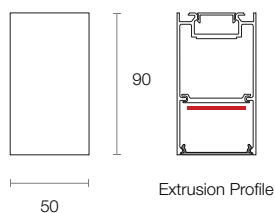

Order Code **ZDA90-4-VW-B-ND**

Product Features

- Surface mounted streamline LED linear known for its sleek profile
- Manufactured from extruded aluminium with optional powdercoat finish and opaque acrylic diffuser for smooth beam distribution
- Alternate configurations available ([ZDA90-D](#) and [ZDA90-DI](#))
- Also available in 1800mm, 2400mm, 3000mm and 3600mm lengths. Customisable lengths are available upon request
- CRI 90+ available in 2700K, 3000K, 3500K, 4000K and 5000K CCT options

Product Attributes

To configure this linear light, please visit
trendlighting.com.au/product/slot-ZDA90

Physical Characteristics

Trim Colour	White Black
Dimensions (LxWxH)	1200 x 50 x 90 mm
Weight	3.4 kg

Dimensions (mm)

Technical Characteristics

Based on ZDA90-4-VW-B-ND

LED Power	28W
LED Type	SMD
Lumen Output	4464 lm
Luminous Flux	2113 lm
Efficacy	70.43 lm/W
Colour Temperature	2700K 3000K 3500K 4000K 5000K
Colour Technology	CRI 90+
Colour Deviation	SDCM ≤ 3
Lifetime	50,000 hours (L70)
Beam Angle	Very Wide
System Power	30W Typical
Driver Model	Trend 150232 (Non-dim)
Input	220-240V AC 50/60 Hz
Output	24V DC 2.08A
Power Factor	>0.93
Protection	OVP, OTP, OCP, SCP, OPP
Dimming	Non-dimmable DALI 1-10V