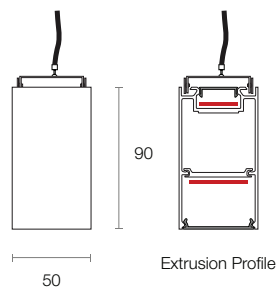

Product Attributes

To configure this linear light, please visit
trendlighting.com.au/product/slot-ZDA90-DI

Physical Characteristics

Trim Colour	White Black
Dimensions (LxWxH)	1200 x 50 x 90 mm
Weight	3.4 kg

Dimensions (mm)

Technical Characteristics

Based on ZDA90-DI-4-VW-B-ND

LED Power	35W
LED Type	SMD
Lumen Output	4964 lm
Luminous Flux	2620 lm
Efficacy	68.95 lm/W
Colour Temperature	2700K 3000K 3500K 4000K 5000K
Colour Technology	CRI 90+
Colour Deviation	SDCM ≤ 3
Lifetime	50,000 hours (L70)
Beam Angle	Very Wide
System Power	38W Typical
Driver Model	Trend 150232 (Non-dim)
Input	220-240V AC 50/60 Hz
Output	24V DC 2.08A
Power Factor	>0.93
Protection	OVP, OTP, OCP, SCP, OPP
Dimming	Non-dimmable DALI 1-10V