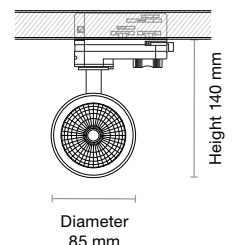

Specifications

| | |
|---------------------|-----------------------------|
| Trim Colour Options | White Black |
| Dimensions | Ø85 x 270 (H) mm |
| Tilt Angle | 90° |
| Rotation | 350° |
| Weight | 925 g |
| LED Power | Switchable 15W, 20W, 25W |
| LED Type | COB |
| Lumen Output | 1600 lm, 2050 lm, 2500 lm |
| Efficacy | 101 lm/W, 98 lm/W, 97 lm/W |
| CCT Technology | Tri-colour Switchable |
| Colour Temperature | 3000K, 4000K, 5000K |
| Colour Rendering | CRI 90+ |
| Lifetime | 50,000 hours |
| Beam Angle | Wide 60° |
| System Power | 15.8W, 20.8W, 25.8W Typical |
| Input | 220-240V AC 50/60 Hz |
| Power Factor | >0.90 |
| Dimming | Non-dimmable |
| Driver Type | Integral, Flicker Free |
| Connection Type | Track Mounted |
| Ingress Protection | IP20 |