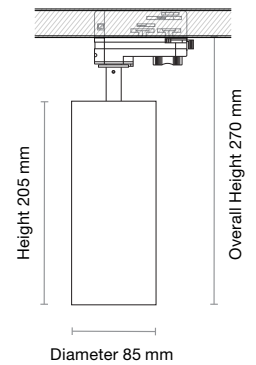

Specifications

| | |
|---------------------|-----------------------------|
| Trim Colour Options | White Black |
| Dimensions | Ø85 x 270 (H) mm |
| Tilt Angle | 90° |
| Rotation | 350° |
| Weight | 925 g |
| LED Power | Switchable 15W, 20W, 25W |
| LED Type | COB |
| Lumen Output | 1600 lm, 2050 lm, 2500 lm |
| Efficacy | 101 lm/W, 98 lm/W, 97 lm/W |
| CCT Technology | Tri-colour Switchable |
| Colour Temperature | 3000K, 4000K, 5000K |
| Colour Rendering | CRI 90+ |
| Lifetime | 50,000 hours |
| Beam Angle | Wide 60° |
| System Power | 15.8W, 20.8W, 25.8W Typical |
| Input | 220-240V AC 50/60 Hz |
| Power Factor | >0.90 |
| Dimming | Non-dimmable |
| Driver Type | Integral, Flicker Free |
| Connection Type | Track Mounted |
| Ingress Protection | IP20 |