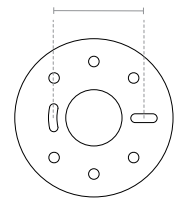

trendlighting.com.au

Made For Trade

Product	CCT	Trim Colour	Driver	Order Codes
CAN12	Tri-colour	White Trim	Leading & Trailing Edge	<b>CAN12-TRI-W-WI-LT</b>
		Black Trim		<b>CAN12-TRI-B-BI-LT</b>
		White Trim & Black Insert	<b>CAN12-TRI-W-BI-LT</b>	

## Specifications

Trim Colour Options	White   Black
Dimensions	Ø95 x 150 (H) mm
Weight	683 g
LED Power	12W
LED Type	COB
Lumen Output	1150 lm
Efficacy	Up to 94 lm/W
CCT Technology	Tri-colour Switchable
Colour Temperature	3000K, 4000K, 5700K
Colour Rendering	CRI 90+
Lifetime	50,000 hours (L70)
Beam Angle	Wide 60°
System Power	12.5W Typical
Input	200-240V AC 50 Hz
Power Factor	>0.95
Dimming	Leading & Trailing Edge
Driver Type	Integral, Flicker Free
Connection Type	Hardwired
Ingress Protection	IP54
IEC Protection	Class II
Warranty	3 Years

Width 95 mm

Conduit Box  
51 mm

Mounting Plate  
Ø95 mm

Trend For Trade. Made For Trade.

powered by  
**TREND**