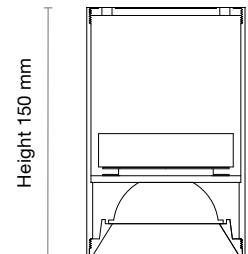

## Specifications

Trim Colour Options	White   Black
Dimensions	Ø95 x 150 (H) mm
Weight	683 g
LED Power	12W
LED Type	COB
Lumen Output	1150 lm
Efficacy	Up to 94 lm/W
CCT Technology	Tri-colour Switchable
Colour Temperature	3000K, 4000K, 5700K
Colour Rendering	CRI 90+
Lifetime	50,000 hours (L70)
Beam Angle	Wide 60°
System Power	12.5W Typical
Input	200-240V AC 50 Hz
Power Factor	>0.95
Dimming	Leading & Trailing Edge
Driver Type	Integral, Flicker Free
Connection Type	Hardwired
Ingress Protection	IP54
IEC Protection	Class II
Warranty	3 Years

Width 95 mm

Conduit Box  
51 mm

Mounting Plate  
Ø95 mm

Trend For Trade. Made For Trade.

powered by  
**TREND**