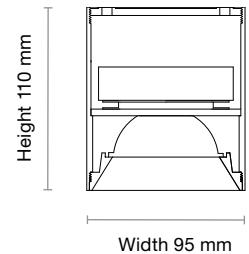

Specifications

Trim Colour Options	White Black
Dimensions	Ø95 x 110 (H) mm
Weight	583 g
LED Power	7W
LED Type	COB
Lumen Output	830 lm
Efficacy	Up to 94 lm/W
CCT Technology	Tri-colour Switchable
Colour Temperature	3000K, 4000K, 5700K
Colour Rendering	CRI 90+
Lifetime	50,000 hours (L70)
Beam Angle	Wide 60°
System Power	8.3W Typical
Input	200-240V AC 50 Hz
Power Factor	>0.95
Dimming	Leading & Trailing Edge
Driver Type	Integral, Flicker Free
Connection Type	Hardwired
Ingress Protection	IP54
IEC Protection	Class II
Warranty	3 Years