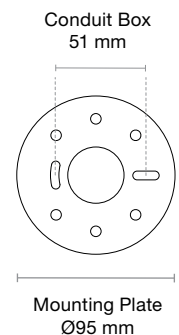

trendlighting.com.au

Made For Trade

Product	CCT	Trim Colour	Driver	Order Codes
CAN7	Tri-colour	White Trim	Leading & Trailing Edge	CAN7-TRI-W-WI-LT
		Black Trim		CAN7-TRI-B-BI-LT
		White Trim & Black Insert		CAN7-TRI-W-BI-LT

Specifications

Trim Colour Options	White Black
Dimensions	Ø95 x 110 (H) mm
Weight	583 g
LED Power	7W
LED Type	COB
Lumen Output	830 lm
Efficacy	Up to 94 lm/W
CCT Technology	Tri-colour Switchable
Colour Temperature	3000K, 4000K, 5700K
Colour Rendering	CRI 90+
Lifetime	50,000 hours (L70)
Beam Angle	Wide 60°
System Power	8.3W Typical
Input	200-240V AC 50 Hz
Power Factor	>0.95
Dimming	Leading & Trailing Edge
Driver Type	Integral, Flicker Free
Connection Type	Hardwired
Ingress Protection	IP54
IEC Protection	Class II
Warranty	3 Years