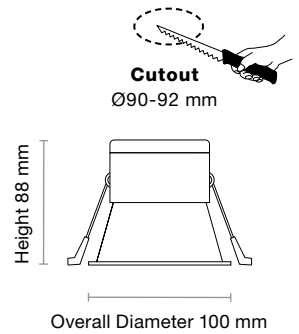

## Specifications

Trim Colour Options	White   Black
Cutout	<b>Ø90-92 mm</b>
Dimensions	Ø100 x 88 (H) mm
Weight	175 g
LED Power	7W
LED Type	COB
Lumen Output	802 lm
CCT Technology	Tri-colour Selectable
Colour Temperature	3000K, 4000K, 5700K
Colour Rendering	CRI 90+
Lifetime	50,000 hours (L70)
Beam Angle	Wide 60°
System Power	8.3W Typical
Efficacy	Up to 96 lm/W
Input	200-240V AC 50 Hz
Power Factor	>0.95
Dimming	Leading & Trailing Edge
Driver Type	Remote, Flicker Free
Connection Type	Flex and Plug
Ingress Protection	IP65
Insulation Rating	IC-4 AS/NZS 60598.2.2
IEC Protection	Class II
Warranty	3 Years