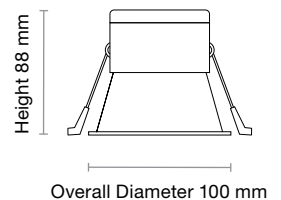

trendlighting.com.au

Made For Trade

Product	CCT	Trim Colour	Driver	Order Codes
ER7	Tri-colour	White Trim	Leading & Trailing Edge	ER7-TRI-W-LT
		Black Trim		ER7-TRI-B-LT

Specifications

Trim Colour Options	White Black
Cutout	Ø90-92 mm
Dimensions	Ø100 x 88 (H) mm
Weight	175 g
LED Power	7W
LED Type	COB
Lumen Output	802 lm
CCT Technology	Tri-colour Switchable
Colour Temperature	3000K, 4000K, 5700K
Colour Rendering	CRI 90+
Lifetime	50,000 hours (L70)
Beam Angle	Wide 60°
System Power	8.3W Typical
Efficacy	Up to 96 lm/W
Input	200-240V AC 50 Hz
Power Factor	>0.95
Dimming	Leading & Trailing Edge
Driver Type	Remote, Flicker Free
Connection Type	Flex and Plug
Ingress Protection	IP65
Insulation Rating	IC-4 AS/NZS 60598.2.2
IEC Protection	Class II
Warranty	3 Years

Cutout
Ø90-92 mm

Trend For Trade. Made For Trade.

powered by
TREND