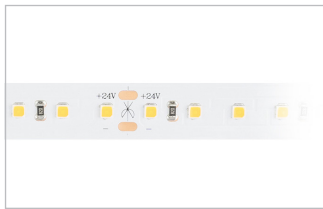

Flexiled XF2499

20W/m 24V DC Flexible Strip

Dimensions 1000 x 12 x 2 mm
Max. Continuous Length 6000 mm
Cutting Increment 60 mm (6 LEDs)
LED Pitch 99 LEDs per meter