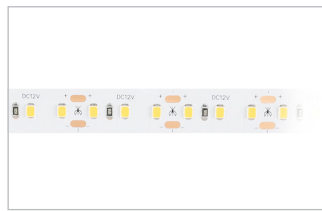

Flexiled XF12120

15W/m 12V DC Flexible Strip

Dimensions 1000 x 11.5 x 2 mm
Max. Continuous Length 5000 mm
Cutting Increment 25 mm (3 LEDs)
LED Pitch 120 LEDs per meter