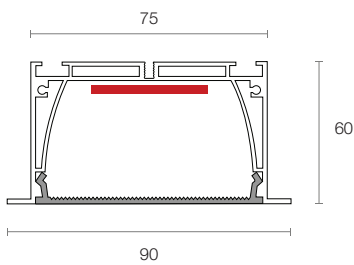

Dimensions (mm)