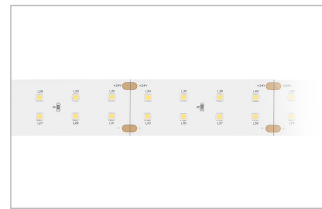

Flexiled XF24144

25W/m 24V DC Flexible Strip

Dimensions 1000 x 30 x 2 mm
Max. Continuous Length 12,000 mm
Cutting Increment 66.5 mm (8 LEDs)
LED Pitch 120 LEDs per meter