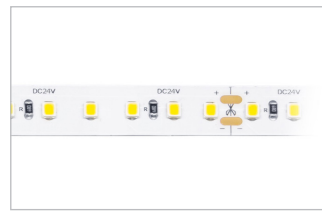

Flexiled XF24120

15W/m 24V DC Flexible Strip

Dimensions 1000 x 11.5 x 2 mm
Max. Continuous Length 5000 mm
Cutting Increment 50 mm (6 LEDs)
LED Pitch 120 LEDs per meter