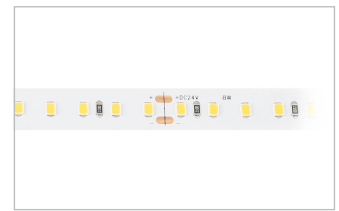

Flexiled XF24120B

8W/m 24V DC Flexible Strip

Dimensions 1000 x 10.5 x 2 mm
Max. Continuous Length 5000 mm
Cutting Increment 50 mm (6 LEDs)
LED Pitch 120 LEDs per meter