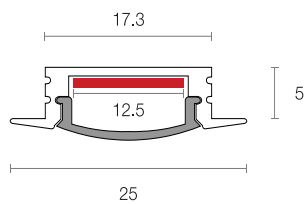

Product Attributes

To configure this extrusion, please visit
trendlighting.com.au/product/extrusion-EX3

Physical Characteristics

Trim Colour	White Black Silver
Dimensions (WxH)	25 x 5 mm
Maximum Length	3000 mm*

* Custom lengths available

General Characteristics

Category	Strips & Extrusions
Family	Extrusions
Surface	Ceiling Floor Wall
Mounting	Recessed
Ingress Protection	IP20

Dimensions (mm)

Scan to explore
EX3 online

Dimensions 1000 x 11.5 x 2 mm
Max. Continuous Length 5000 mm
Cutting Increment 50 mm (6 LEDs)
LED Pitch 120 LEDs per meter

Flexiled XF24120B
8W/m 24V DC Flexible Strip

Dimensions 1000 x 10.5 x 2 mm
Max. Continuous Length 5000 mm
Cutting Increment 50 mm (6 LEDs)
LED Pitch 120 LEDs per meter

Dimensions 1000 x 8 x 2 mm
Max. Continuous Length 5000 mm
Cutting Increment 50 mm
LED Pitch 480 LEDs per meter

Flexiled XF24RGBW
20W/m 24V DC Flexible Strip

Dimensions 1000 x 12 x 2 mm
Max. Continuous Length 5000 mm
Cutting Increment 62.5 mm (6 LEDs)
LED Pitch 96 LEDs per meter