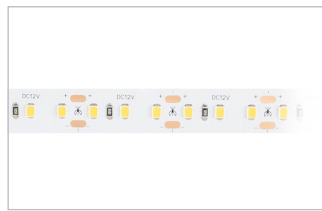

Flexiled XF12120
15W/m 12V DC Flexible Strip

Dimensions 1000 x 11.5 x 2 mm
Max. Continuous Length 5000 mm
Cutting Increment 25 mm (3 LEDs)
LED Pitch 120 LEDs per meter