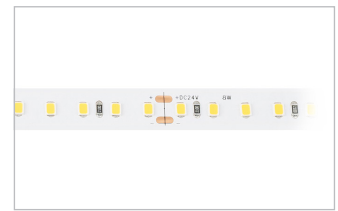

Flexiled XF24120B
8W/m 24V DC Flexible Strip

Dimensions 1000 x 10.5 x 2 mm
Max. Continuous Length 5000 mm
Cutting Increment 50 mm (6 LEDs)
LED Pitch 120 LEDs per meter