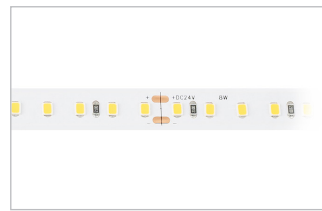

Flexiled XF24120B
8W/m 24V DC Flexible Strip

Dimensions 1000 x 10.5 x 2 mm
Max. Continuous Length 5000 mm
Cutting Increment 50 mm (6 LEDs)
LED Pitch 120 LEDs per meter