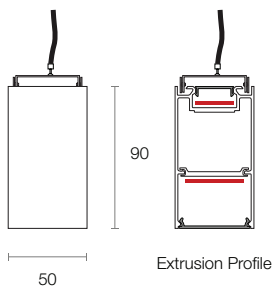

Product Attributes

To configure this extrusion, please visit
trendlighting.com.au/product/extrusion-ZDA-DI

Physical Characteristics

Trim Colour	White Black
Dimensions (WxH)	50 x 90 mm
Maximum Length	3600 mm*

* Custom lengths available

General Characteristics

Category	Strips & Extrusions
Family	Extrusions
Surface	Ceiling
Mounting	Suspended
Ingress Protection	IP20

Dimensions (mm)

Scan to explore
ZDA-DI online

Extrusion ZDA-DI