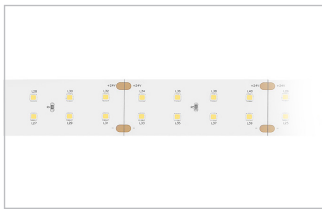

Flexiled XF24144
25W/m 24V DC Flexible Strip

Dimensions 1000 x 30 x 2 mm
Max. Continuous Length 12,000 mm
Cutting Increment 66.5 mm (8 LEDs)
LED Pitch 120 LEDs per meter