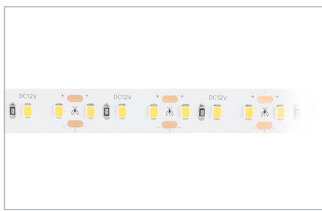

Suspended Bi-directional Streamline Extrusion

Product Code	Trim Colour	Accessories
ZDA-DI	W (White) B (Black)	OP (Opal Lens)

Order Code **ZDA-DI-B-OP**

To configure this extrusion, please visit
trendlighting.com.au/product/extrusion-ZDA-DI

Trim Colour

W
White Trim

B
Black Trim

Accessories

OP
Opal Lens

Scan to explore
ZDA-DI online

Extrusion ZDA-DI

Suspended Bi-directional Streamline Extrusion

Product Code	Trim Colour	Accessories
ZDA-DI	W (White) B (Black)	OP (Opal Lens)

Order Code **ZDA-DI-B-OP**

To configure this extrusion, please visit
trendlighting.com.au/product/extrusion-ZDA-DI

Applicable LED Strips for Extrusion ZDA-DI