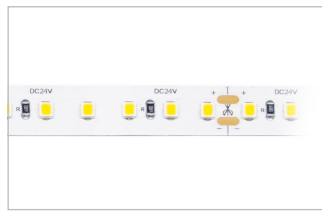

Flexiled XF24120
15W/m 24V DC Flexible Strip

Dimensions 1000 x 11.5 x 2 mm
Max. Continuous Length 5000 mm
Cutting Increment 50 mm (6 LEDs)
LED Pitch 120 LEDs per meter