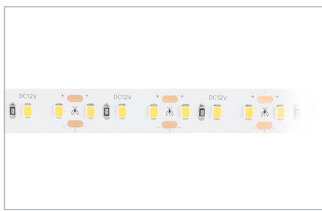

Extrusion ZDA

Surface Mounted Streamline Extrusion

Product Code	Trim Colour	Accessories
ZDA	W (White) B (Black)	OP (Opal Lens)

Order Code **ZDA-B-OP**

To configure this extrusion, please visit
trendlighting.com.au/product/extrusion-ZDA

Trim Colour

W
White Trim

B
Black Trim

Accessories

OP
Opal Lens

Scan to explore
ZDA online

Extrusion ZDA

Surface Mounted Streamline Extrusion

Product Code	Trim Colour	Accessories
ZDA	W (White) B (Black)	OP (Opal Lens)

Order Code **ZDA-B-OP**

To configure this extrusion, please visit
trendlighting.com.au/product/extrusion-ZDA

Applicable LED Strips for Extrusion ZDA