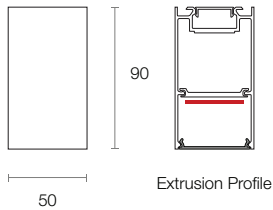

To configure this extrusion, please visit
trendlighting.com.au/product/extrusion-ZDA

Product Attributes

Physical Characteristics

Trim Colour	White Black
Dimensions (WxH)	50 x 90 mm
Maximum Length	3600 mm*

* Custom lengths available

General Characteristics

Category	Strips & Extrusions
Family	Extrusions
Surface	Ceiling
Mounting	Surface Mounted
Ingress Protection	IP20

Dimensions (mm)

Scan to explore
ZDA online