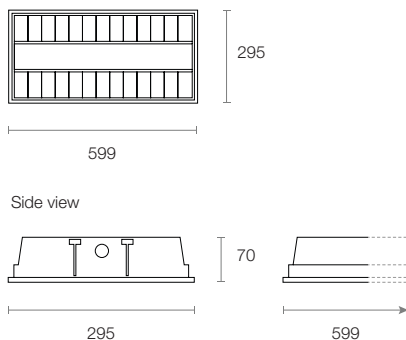

Product Attributes

To configure this troffer, please visit
trendlighting.com.au/product/louvred-troffer-ZLV22

Physical Characteristics

Trim Colour	White
Dimensions (LxWxH)	599 x 295 x 70 mm
Weight	2.3 kg

Dimensions (mm)

Technical Characteristics

Based on ZLV224-VW-W-ND

LED Power	17W
LED Type	SMD
Lumen Output	2232 lm
Luminous Flux	895 lm
Efficacy	47.11 lm/W
Colour Temperature	2700K 3000K 3500K 4000K 5000K
Colour Technology	CRI 90+
Colour Deviation	SDCM ≤ 3
Lifetime	50,000 hours (L80)
Beam Angle	Very Wide
System Power	19W Typical
Driver Model	Trend 150232 (Non-dim)
Input	220-240V AC 50/60 Hz
Output	24V DC 2.08A
Power Factor	>0.93
Protection	OVP, OTP, OCP, SCP, OPP
Dimming	Non-dimmable DALI