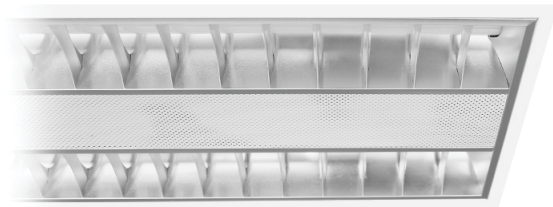

Scan to explore
ZLV22 online

Louvred Troffer ZLV22

17W Recessed Louvred Troffer

Product Code	Colour Temperature	Colour Technology	Beam Angle	Trim Colour	Driver	Emergency Kits *
ZLV22	2.7 (2700K)	(CRI 90+ Standard)	VW (Very Wide)	W (White)	ND (Non-dimmable) DALI (DALI)	EMB (Maintained Backup) ENB (Non-maintained Backup)
	3 (3000K)					
	3.5 (3500K)					
	4 (4000K)					
	5 (5000K)					

Order Code **ZLV224-VW-W-ND**

* Optional emergency kits

Product Features

- Recessed louvred LED troffer in powder coated aluminium body with acrylic diffuser for uniform lighting distribution
- Suitable for mounting in metric T-Bar ceiling applications
- CRI 90+ available in 2700K, 3000K, 3500K, 4000K and 5000K CCT options
- Emergency maintained or non-maintained battery backup options available on request
- Supplied with an integral driver and internally mounted 4mm terminal block

Product Attributes

To configure this troffer, please visit
trendlighting.com.au/product/louvred-troffer-ZLV22

Physical Characteristics

Trim Colour	White
Dimensions (LxWxH)	599 x 295 x 70 mm
Weight	2.3 kg

General Characteristics

Category	Panels & Troffers
Family	Louvred Troffer
Surface	Ceiling
Mounting	Recessed
Insulation Contact	Non-IC
Ingress Protection	IP20

Scan to explore
[ZLV22](#) online

Louvred Troffer ZLV22