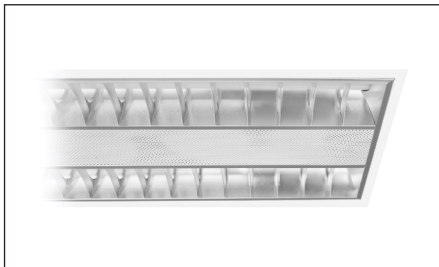

Scan to explore
[ZLV22](#) online

Louvred Troffer ZLV22

17W Recessed Louvred Troffer

Product Code	Colour Temperature	Colour Technology	Beam Angle	Trim Colour	Driver	Emergency Kits *
ZLV22	2.7 (2700K)	(CRI 90+ Standard)	VW (Very Wide)	W (White)	ND (Non-dimmable) DALI (DALI)	EMB (Maintained Backup)
	3 (3000K)					ENB (Non-maintained Backup)
	3.5 (3500K)					
	4 (4000K)					
	5 (5000K)					

Order Code **ZLV224-VW-W-ND**

* Optional emergency kits

To configure this troffer, please visit
trendlighting.com.au/product/louvred-troffer-ZLV22

Trim Colour

W
White Trim

Emergency Kits *

EMB

Emergency Kit with Maintained Backup

- Illuminated all the time for safety but has the capacity to be switched on and off
- Continues to illuminate at a lower-level in the event of loss of power using its battery backup supply

ENB

Emergency Kit with Non-maintained Backup

- Only illuminates in the event of a loss of power
- When power fails, the fixture switches on using its battery backup supply