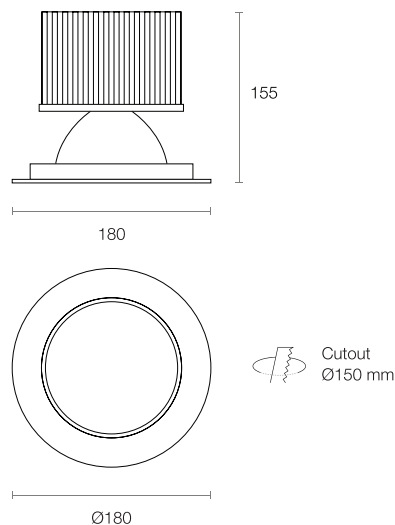

Order Code **XDF404-WB-W-ND**

To configure this downlight, please visit
trendlighting.com.au/product/maxiled-XDF40

Physical Characteristics

Trim Colour	White Black Silver
Dimensions	Ø180 x 155 (H) mm
Spring Height	35 mm
Cutout	Circular 150 mm
Weight	1200 g

Dimensions (mm)

Product Features

- Recessed IP65 rated LED downlight known for its quality, reliability and performance
- Sealed face with silicone gasket for increased ingress protection
- Equipped with large pressure cast aluminium heatsink, providing effective thermal management for a high output and long lifespan
- CRI 90+ available in 2700K, 3000K, 3500K and 4000K CCT options; CRI 97+ and CRI 93+ VIVID available in 2700K, 3000K, and 4000K CCT options
- Supplied with a remote driver

Product Attributes

Technical Characteristics

Based on XDF404-WB-W-ND

LED Power	35W
LED Type	COB
Lumen Output	4746 lm
Luminous Flux	3333 lm
Efficacy	88.88 lm/W
Colour Temperature	2700K 3000K 3500K 4000K
Colour Technology	CRI 90+ CRI 93+ VIVID CRI 97+
Colour Deviation	SDCM ≤ 2
Lifetime	50,000 hours (L80)
Beam Angle	Medium Wide
System Power	37.5W Typical
Driver Model	Trend 150027-1000 (Non-dim)
Input	220-240V AC 50/60 Hz
Output	30-42V DC 1000mA
Power Factor	>0.93
Protection	OVP, OTP, OCP, SCP, OPP
Dimming	Leading & Trailing Edge DALI Non-dimmable

Order Code **XDF404-WB-W-ND**

To configure this downlight, please visit
trendlighting.com.au/product/maxiled-XDF40

Trim Colour

W
White Trim

B
Black Trim

SI
Silver Insert