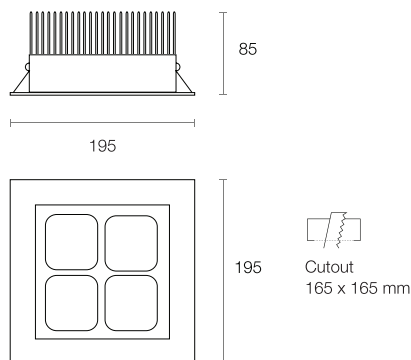

Product Attributes

To configure this downlight, please visit
trendlighting.com.au/product/maxiled-XMW40

Physical Characteristics

Trim Colour	White Black
Dimensions (LxWxH)	195 x 195 x 85 mm
Spring Height	50 mm
Cutout	Square 165 x 165 mm
Weight	1870 g

Dimensions (mm)

Technical Characteristics

Based on XMW404-WB-W-ND

LED Power	42W
LED Type	COB
Lumen Output	5471 lm
Luminous Flux	4237 lm
Efficacy	90.73 lm/W
Colour Temperature	2700K 3000K 3500K 4000K
Colour Technology	CRI 90+ CRI 93+ VIVID CRI 97+
Colour Deviation	SDCM ≤ 2
Lifetime	50,000 hours (L80)
Beam Angle	Wide
System Power	46.7W Typical
Driver Model	Trend 150030-300 (Non-dim)
Input	180-265V AC 50/60 Hz
Output	130-145V DC 300mA
Power Factor	>0.90
Protection	OVP, OTP, OCP, SCP, OPP
Dimming	DALI Non-dimmable