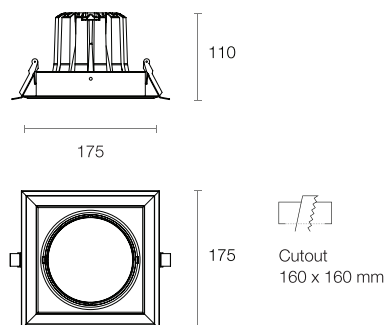

Product Attributes

To configure this downlight, please visit
trendlighting.com.au/product/midiled-XMC125

Physical Characteristics

Trim Colour	White Black
Tilt Angle	35° x 35°
Dimensions (LxWxH)	175 x 175 x 110 mm
Spring Height	35 mm
Cutout	Square 160 x 160 mm
Weight	1350 g

Dimensions (mm)

Technical Characteristics

Based on XMC1254-MB-B-ND

LED Power	25W
LED Type	COB
Lumen Output	2955 lm
Luminous Flux	2500 lm
Efficacy	94.70 lm/W
Colour Temperature	3000K 4000K
Colour Technology	CRI 90+
Colour Deviation	SDCM ≤ 3
Lifetime	50,000 hours (L80)
Beam Angle	Medium
System Power	26.4W Typical
Driver Model	Trend 150020-700 (Non-dim)
Input	180-265V AC 50/60 Hz
Output	30-40V DC 700mA
Power Factor	>0.90
Protection	OVP, OTP, OCP, SCP, OPP
Dimming	Non-dimmable Leading & Trailing Edge DALI