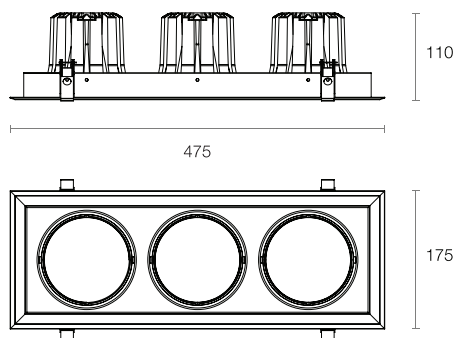

Order Code **XMC3254-MB-W-ND**

Product Features

- Triple recessed adjustable LED downlight in rectangular housing
- Also available in a single spot (XMC125) or as a twin configuration (XMC225)
- CRI 90+ available in 3000K and 4000K CCT options
- Anodised black heatsink for effective thermal management ensuring high output and long lifespan
- Supplied with a remote driver

Product Attributes

To configure this downlight, please visit
trendlighting.com.au/product/midiled-XMC325

Physical Characteristics

Trim Colour	White Black
Tilt Angle	35° x 35°
Dimensions (LxWxH)	475 x 175 x 110 mm
Spring Height	35 mm
Cutout	Rectangular 455 x 160 mm
Weight	2850 g

Dimensions (mm)

Technical Characteristics

Based on XMC3254-MB-W-ND

LED Power	3 x 25W
LED Type	COB
Lumen Output	8865 lm
Luminous Flux	7500 lm
Efficacy	94.70 lm/W
Colour Temperature	3000K 4000K
Colour Technology	CRI 90+
Colour Deviation	SDCM ≤ 3
Lifetime	50,000 hours (L80)
Beam Angle	Medium
System Power	79.2W Typical
Driver Model	Trend 150020-700 (Non-dim) x 3
Input	180-265V AC 50/60 Hz
Output	30-40V DC 700mA
Power Factor	>0.90
Protection	OVP, OTP, OCP, SCP, OPP
Dimming	Non-dimmable Leading & Trailing Edge DALI