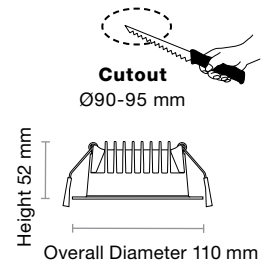

# Multiled DTL10

10 Watt Deep Recessed  
Tricolour Downlight

Compact deep recessed fixed SMD LED downlight with a slim design and opal polycarbonate diffuser for uniform lighting distribution. Aluminium housing provides excellent thermal management for exceptional heat dissipation. An ideal lighting solution for general lighting applications.

Made For Trade

Product	CCT	Trim Colour	Driver	Order Codes
DTL10	Tricolour	White Trim	Leading & Trailing Edge	<b>DTL10-TRI-W-LT</b>
		Black Trim		<b>DTL10-TRI-B-LT</b>

## Specifications

Trim Colour Options	White   Black
Cutout	<b>Ø90-95 mm</b>
Dimensions	Ø110 x 52 (H) mm
Weight	260 g
LED Power	10W
LED Type	SMD
Lumen Output	990 lm
CCT Technology	Tri-colour Selectable
Colour Temperature (CCT)	3000K, 4000K, 5700K
Colour Rendering	CRI 85+
Lifetime	50,000 hours (L70)
Beam Angle	Wide 90°
System Power	9.5W Typical
Efficacy	Up to 104 lm/W
Input	200-240V AC 50 Hz
Power Factor	>0.95
Dimming	Leading & Trailing Edge
Driver Type	Remote, Flicker Free
Connection Type	Flex and Plug
Ingress Protection	IP54
Insulation Rating	IC-4 AS/NZS 60598.2.2
IEC Protection	Class II
Warranty	3 Years