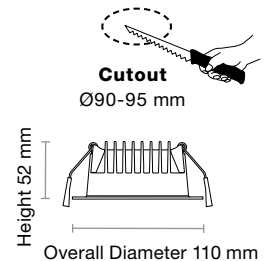

trendlighting.com.au

Made For Trade

Product	CCT	Trim Colour	Driver	Order Codes
DTL10	Tri-colour	White Trim	Leading & Trailing Edge	DTL10-TRI-W-LT
		Black Trim		DTL10-TRI-B-LT

Specifications

Trim Colour Options	White Black
Cutout	Ø90-95 mm
Dimensions	Ø110 x 52 (H) mm
Weight	260 g
LED Power	10W
LED Type	SMD
Lumen Output	990 lm
CCT Technology	Tri-colour Switchable
Colour Temperature (CCT)	3000K, 4000K, 5700K
Colour Rendering	CRI 85+
Lifetime	50,000 hours (L70)
Beam Angle	Wide 90°
System Power	9.5W Typical
Efficacy	Up to 104 lm/W
Input	200-240V AC 50 Hz
Power Factor	>0.95
Dimming	Leading & Trailing Edge
Driver Type	Remote, Flicker Free
Connection Type	Flex and Plug
Ingress Protection	IP54
Insulation Rating	IC-4 AS/NZS 60598.2.2
IEC Protection	Class II
Warranty	3 Years