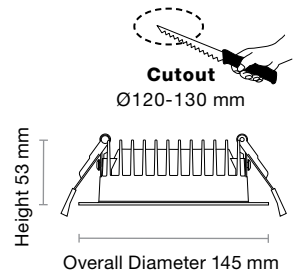

trendlighting.com.au

Made For Trade

Product	CCT	Trim Colour	Driver	Order Codes
DTL12	Tricolour	White Trim	Leading & Trailing Edge	DTL12-TRI-W-LT
		Black Trim		DTL12-TRI-B-LT

Specifications

Trim Colour Options	White Black
Cutout	Ø120-130 mm
Dimensions	Ø145 x 53 (H) mm
Weight	400 g
LED Power	12W
LED Type	SMD
Lumen Output	1415 lm
CCT Technology	Tri-colour Selectable
Colour Temperature	3000K, 4000K, 5700K
Colour Rendering	CRI 85+
Lifetime	50,000 hours (L70)
Beam Angle	Wide 90°
System Power	11.7W Typical
Efficacy	Up to 120 lm/W
Input	200-240V AC 50 Hz
Power Factor	>0.95
Dimming	Leading & Trailing Edge
Driver Type	Remote, Flicker Free
Connection Type	Flex and Plug
Ingress Protection	IP54
Insulation Rating	IC-4 AS/NZS 60598.2.2
IEC Protection	Class II
Warranty	3 Years