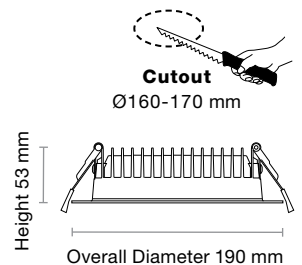

trendlighting.com.au

Made For Trade

Product	CCT	Trim Colour	Driver	Order Codes
DTL18	Tricolour	White Trim	Leading & Trailing Edge	DTL18-TRI-W-LT
		Black Trim		DTL18-TRI-B-LT

Specifications

Trim Colour Options	White Black
Cutout	Ø160-170 mm
Dimensions	Ø190 x 53 (H) mm
Weight	580 g
LED Power	18W
LED Type	SMD
Lumen Output	2145 lm
CCT Technology	Tri-colour Selectable
Colour Temperature	3000K, 4000K, 5700K
Colour Rendering	CRI 85+
Lifetime	50,000 hours (L70)
Beam Angle	Wide 90°
System Power	17.6W Typical
Efficacy	Up to 121 lm/W
Input	200-240V AC 50 Hz
Power Factor	>0.95
Dimming	Leading & Trailing Edge
Driver Type	Remote, Flicker Free
Connection Type	Flex and Plug
Ingress Protection	IP54
Insulation Rating	IC-4 AS/NZS 60598.2.2
IEC Protection	Class II
Warranty	3 Years