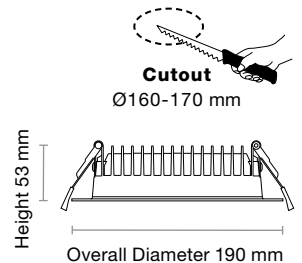

trendlighting.com.au

Made For Trade

Product	CCT	Trim Colour	Driver	Order Codes
DTL18	Tri-colour	White Trim	Leading & Trailing Edge	DTL18-TRI-W-LT
		Black Trim		DTL18-TRI-B-LT

Specifications

Trim Colour Options	White Black
Cutout	Ø160-170 mm
Dimensions	Ø190 x 53 (H) mm
Weight	580 g
LED Power	18W
LED Type	SMD
Lumen Output	2145 lm
CCT Technology	Tri-colour Switchable
Colour Temperature	3000K, 4000K, 5700K
Colour Rendering	CRI 85+
Lifetime	50,000 hours (L70)
Beam Angle	Wide 90°
System Power	17.6W Typical
Efficacy	Up to 121 lm/W
Input	200-240V AC 50 Hz
Power Factor	>0.95
Dimming	Leading & Trailing Edge
Driver Type	Remote, Flicker Free
Connection Type	Flex and Plug
Ingress Protection	IP54
Insulation Rating	IC-4 AS/NZS 60598.2.2
IEC Protection	Class II
Warranty	3 Years