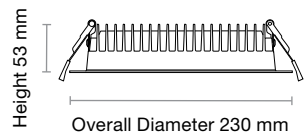

trendlighting.com.au

Made For Trade

Product	CCT	Trim Colour	Driver	Order Codes
DTL25	Tri-colour	White Trim	Leading & Trailing Edge	DTL25-TRI-W-LT
		Black Trim		DTL25-TRI-B-LT

Specifications

Trim Colour Options	White Black
Cutout	Ø200-210 mm
Dimensions	Ø230 x 53 (H) mm
Weight	780 g
LED Power	25W
LED Type	SMD
Lumen Output	2925 lm
CCT Technology	Tri-colour Switchable
Colour Temperature	3000K, 4000K, 5700K
Colour Rendering	CRI 85+
Lifetime	50,000 hours (L70)
Beam Angle	Wide 90°
System Power	23.7W Typical
Efficacy	Up to 123 lm/W
Input	200-240V AC 50 Hz
Power Factor	>0.95
Dimming	Leading & Trailing Edge
Driver Type	Remote, Flicker Free
Connection Type	Flex and Plug
Ingress Protection	IP54
Insulation Rating	IC-4 AS/NZS 60598.2.2
IEC Protection	Class II
Warranty	3 Years

Cutout
Ø200-210 mm

Height 53 mm

Overall Diameter 230 mm

Trend For Trade. Made For Trade.