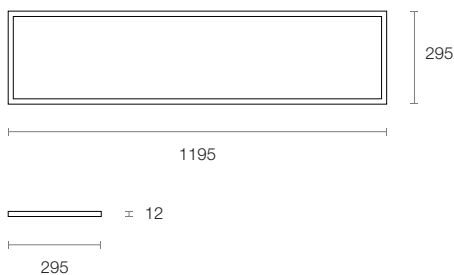

Product Attributes

To configure this panel, please visit
trendlighting.com.au/product/panel-ZPL40

Physical Characteristics

Trim Colour	White
Dimensions (LxWxH)	1195 x 295 x 12 mm
Weight	2.55 kg

Dimensions (mm)

Technical Characteristics

Based on ZPL404-UW-W-ND

LED Power	37W
LED Type	SMD
Lumen Output	5600 lm
Luminous Flux	4435 lm
Efficacy	108.70 lm/W
Colour Temperature	3000K 4000K
Colour Technology	CRI 80+
Colour Deviation	SDCM ≤ 2
Lifetime	50,000 hours (L70)
Beam Angle	Ultra Wide