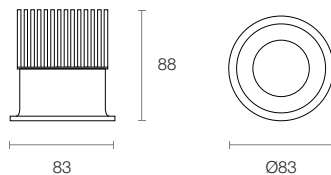

Order Code **P12JW-940-60D-LT**

* Optional accessories

To configure this downlight, please visit
trendlighting.com.au/product/platinum-P12J

Product Features

- Recessed IP65 rated premium LED downlight, distinctively characterised by its compact curved appearance
- Manufactured with an aluminium body and powder coat finish
- Injection moulded twice vacuum metalised reflector for high reflectivity and uniform beam distribution
- Can be specified with specular dark reflector
- CRI 94+ and CRI 98+ Optisolis available in 2700K, 3000K, 3500K and 4000K CCT options
- Supplied with a remote driver

Product Attributes

Physical Characteristics

Trim Colour	White Black
Dimensions	Ø83 x 88 (H) mm
Spring Height	30 mm
Cutout	Circular 70 mm
Weight	245 g

Dimensions (mm)

Technical Characteristics

Based on P12JW-940-60D-LT

LED Power	10W
LED Type	COB
Lumen Output	1350 lm
Luminous Flux	1098 lm
Efficacy	92.27 lm/W
Colour Temperature	2700K 3000K 3500K 4000K
Colour Technology	CRI 94+ CRI 98+ Optisolis
Colour Deviation	SDCM ≤ 2
Lifetime	60,000 hours (L80 B10)
Beam Angle	Narrow Medium Wide