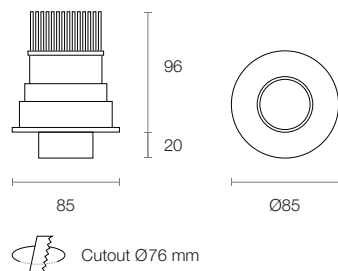

Order Code **P12QW-940-20D-LT**

* Optional accessories

To configure this downlight, please visit
trendlighting.com.au/product/platinum-P12Q

Product Features

- Recessed low glare premium LED downlight with removable black baffle insert ideal for accent lighting and highlighting points of interest
- Manufactured with an aluminium body and powder coat finish
- Injection moulded twice vacuum metalised reflector for high reflectivity and uniform beam distribution
- Can be specified with specular dark reflector
- CRI 94+ and CRI 98+ Optisolis available in 2700K, 3000K, 3500K and 4000K CCT options
- Supplied with a remote driver

Product Attributes

Physical Characteristics

Trim Colour	White Black
Dimensions	Ø85 x 116 (H) mm
Spring Height	16 mm
Cutout	Circular 76 mm
Weight	280 g

Dimensions (mm)

Technical Characteristics

Based on P12HW-940-20D-LT

LED Power	10W
LED Type	COB
Lumen Output	1350 lm
Luminous Flux	587 lm
Efficacy	49.33 lm/W
Colour Temperature	2700K 3000K 3500K 4000K
Colour Technology	CRI 94+ CRI 98+ Optisolis
Colour Deviation	SDCM ≤ 2
Lifetime	60,000 hours (L80 B10)
Beam Angle	Narrow
System Power	11.9W Typical
Driver Model	Trend 150218-300 (L&T) Black
Input	180-265V AC 50/60 Hz
Output	30-42V DC 300mA
Power Factor	>0.93
Protection	OVP, OTP, OCP, SCP, OPP
Dimming	Leading & Trailing Edge DALI

Product Code	Trim Colour	Colour Temperature	Colour Technology	Beam Angle	Accessories *	Driver
P12Q	W (White)	927 (2700K)	(CRI 94+ Standard)	20D (Narrow)	SDR (Specular Dark Reflector)	LT (Leading & Trailing Edge) DALI (DALI)
	B (Black)	930 (3000K)	S (CRI 98+ Optisolis)			
		935 (3500K)				
		940 (4000K)				