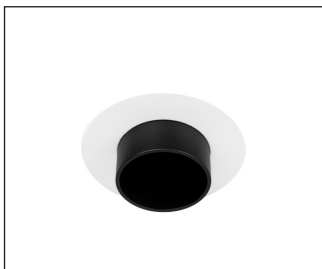

Scan to explore
P12Q online

Platinum P12Q

12W Recessed Premium Downlight

Product Code	Trim Colour	Colour Temperature	Colour Technology	Beam Angle	Accessories *	Driver
P12Q	W (White)	927 (2700K)	(CRI 94+ Standard)	20D (Narrow)	SDR (Specular Dark Reflector)	LT (Leading & Trailing Edge) DALI (DALI)
	B (Black)	930 (3000K)	S (CRI 98+ Optisolis)			
		935 (3500K)				
		940 (4000K)				

Order Code **P12QW-940-20D-LT**

* Optional accessories

To configure this downlight, please visit
trendlighting.com.au/product/platinum-P12Q

Trim Colour

W
White Trim