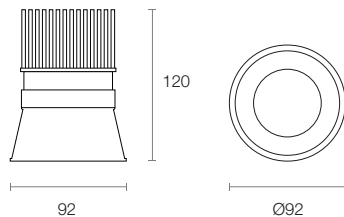

Order Code **P12RW-940-38D-LT**

* Optional accessories

To configure this downlight, please visit
trendlighting.com.au/product/platinum-P12R

Product Features

- Deep recessed IP65 rated premium LED downlight known for its thin trim profile and low glare design
- Manufactured with an aluminium body and powder coat finish
- Injection moulded twice vacuum metalised reflector for high reflectivity and uniform beam distribution
- Can be specified with specular dark reflector
- CRI 94+ and CRI 98+ Optisolis available in 2700K, 3000K, 3500K and 4000K CCT options
- Supplied with a remote driver

Product Attributes

Physical Characteristics

Trim Colour	White Black
Dimensions	Ø92 x 120 (H) mm
Spring Height	50 mm
Cutout	Circular 78 mm
Weight	230 g

Dimensions (mm)

Technical Characteristics

Based on P12RW-940-38D-LT

LED Power	10W
LED Type	COB
Lumen Output	1350 lm
Luminous Flux	1072 lm
Efficacy	90.08 lm/W
Colour Temperature	2700K 3000K 3500K 4000K
Colour Technology	CRI 94+ CRI 98+ Optisolis
Colour Deviation	SDCM ≤ 2
Lifetime	60,000 hours (L80 B10)
Beam Angle	Narrow Medium
System Power	11.9W Typical
Driver Model	Trend 150218-300 (L&T) Black
Input	180-265V AC 50/60 Hz
Output	30-42V DC 300mA
Power Factor	>0.93
Protection	OVP, OTP, OCP, SCP, OPP
Dimming	Leading & Trailing Edge DALI