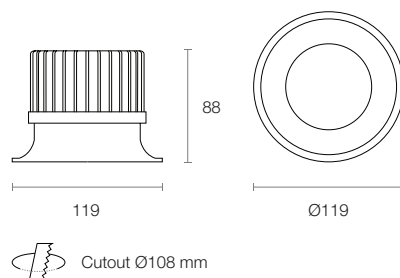

Scan to explore
P18J online

Platinum P18J

18W Recessed Premium Downlight

Product Code	Trim Colour	Colour Temperature	Colour Technology	Beam Angle	Accessories *	Driver
P18J	W (White)	927 (2700K)	(CRI 94+ Standard)	60D (Wide)	SDR (Specular Dark Reflector)	LT (Leading & Trailing Edge) DALI (DALI)
	B (Black)	930 (3000K)	S (CRI 98+ Optisolis)			
		935 (3500K)				
		940 (4000K)				

Order Code **P18JW-940-60D-LT**

* Optional accessories

To configure this downlight, please visit
trendlighting.com.au/product/platinum-P18J

Product Features

- Recessed premium LED downlight characterised by its curved appearance
- Manufactured with an aluminium body and powder coat finish
- Injection moulded twice vacuum metalised reflector for high reflectivity and uniform beam distribution
- Can be specified with specular dark reflector and Optisolis LED for improved colour quality
- CRI 94+ and CRI 98+ Optisolis available in 2700K, 3000K, 3500K and 4000K CCT options
- Supplied with a remote driver

Product Attributes

Physical Characteristics

Trim Colour	White Black
Dimensions	Ø119 x 88 (H) mm
Spring Height	65 mm
Cutout	Circular 108 mm
Weight	490 g

Dimensions (mm)

Technical Characteristics

Based on P18JW-940-60D-LT

LED Power	15W
LED Type	COB
Lumen Output	2530 lm
Luminous Flux	1647 lm
Efficacy	94.11 lm/W
Colour Temperature	2700K 3000K 3500K 4000K
Colour Technology	CRI 94+ CRI 98+ Optisolis
Colour Deviation	SDCM ≤ 2
Lifetime	60,000 hours (L80 B10)
Beam Angle	Wide