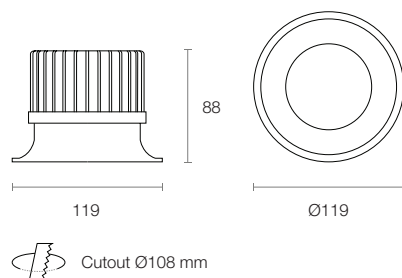

## Physical Characteristics

Trim Colour	White   Black
Dimensions	Ø119 x 88 (H) mm
Spring Height	65 mm
Cutout	Circular 108 mm
Weight	490 g

## Dimensions (mm)

## Technical Characteristics

Based on PT18JW-940-60D-DALI

LED Power	20W
LED Type	COB
Lumen Output	2443 lm
Luminous Flux	2766 lm
Efficacy	106.76 lm/W
CCT Technology	Tunable
Colour Temperature	2700 - 5000K
Colour Technology	CRI 90+
Colour Deviation	SDCM ≤ 2
Lifetime	60,000 hours (L80 B10)
Beam Angle	Wide