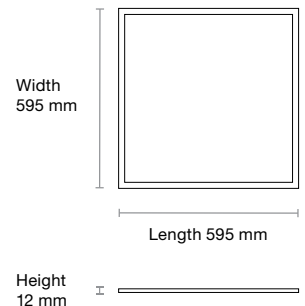

trendlighting.com.au

Made For Trade

Product	CCT	Trim Colour	Driver	Order Code
PL0601	Tri-colour	White Trim	Non-dim	PL0601-TRI-W-ND

Optional Accessories Available*

Specifications

Trim Colour Options	White
Dimensions	595 (L) x 595 (W) x 12 (H) mm
Weight	2350 g
LED Power	30W
LED Type	SMD
Lumen Output	3850 lm
Efficacy	Up to 87 lm/W
CCT Technology	Tri-colour Switchable
Colour Temperature	3000K, 4000K, 5700K
Colour Rendering	CRI 85+
Lifetime	50,000 hours
Beam Angle	Ultra Wide
System Power	33W Typical
Input	200-240V AC 50 Hz
Power Factor	>0.95
Dimming	Non-dimmable
Driver Type	Remote, Flicker Free
Connection Type	Hardwired
Ingress Protection	IP20
IEC Protection	Class II
Warranty	3 Years
Accessories*	Plaster Recessing Kit Surface Mounting Kit Suspension Kit