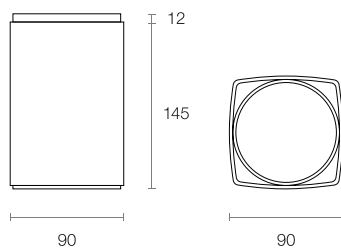

Product Attributes

To configure this downlight, please visit trendlighting.com.au/product/surface-XSI25

Physical Characteristics

Trim Colour	White Black
Dimensions (LxWxH)	90 x 90 x 157 mm
Weight	1300 g

Dimensions (mm)

Technical Characteristics

Based on XSI254-WB-B-ND

LED Power	25W
LED Type	COB
Lumen Output	2955 lm
Luminous Flux	2299 lm
Efficacy	87.08 lm/W
Colour Temperature	2700K 3000K 3500K 4000K
Colour Technology	CRI 90+ CRI 93+ VIVID CRI 97+
Colour Deviation	SDCM ≤ 2
Lifetime	50,000 hours (L80)
Beam Angle	Wide
System Power	26.4W Typical
Driver Model	Trend 150080-600 (Non-dim)
Input	220-240V AC 50/60 Hz
Output	25-42V DC 600mA
Power Factor	>0.90
Protection	OVP, OTP, OCP, SCP, OPP
Dimming	Non-dimmable DALI