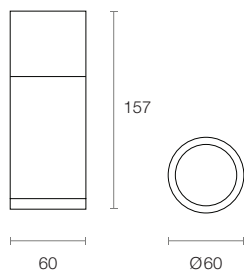

## Physical Characteristics

Trim Colour	White   Black
Dimensions	Ø60 x 157 (H) mm
Weight	424 g

## Dimensions (mm)