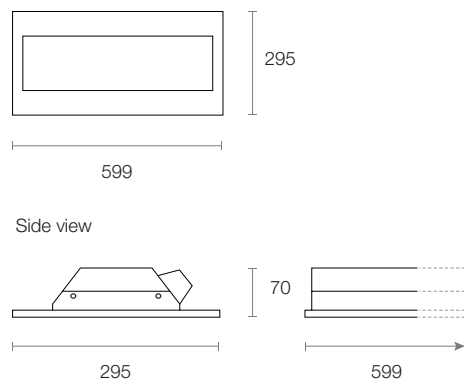

To configure this troffer, please visit
trendlighting.com.au/product/troffer-ZDT22

Product Attributes

Physical Characteristics

Trim Colour	White
Dimensions (LxWxH)	599 x 295 x 70 mm
Weight	2.9 kg

Dimensions (mm)

Technical Characteristics

Based on ZDT224-VW-W-ND

LED Power	15W
LED Type	SMD
Lumen Output	2232 lm
Luminous Flux	1805 lm
Efficacy	106.18 lm/W
Colour Temperature	2700K 3000K 3500K 4000K 5000K
Colour Technology	CRI 90+
Colour Deviation	SDCM ≤ 3
Lifetime	50,000 hours (L70)
Beam Angle	Very Wide