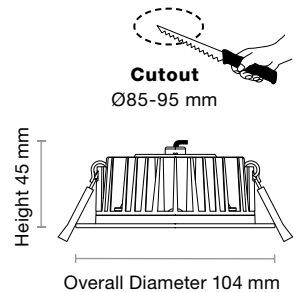

trendlighting.com.au

Made For Trade

Product	CCT	Trim Colour	Driver	Order Code
TL10	Tricolour	White Trim	Trailing Edge	TL10-TRI-W-TE

Specifications

Trim Colour Options	White
Cutout	Ø85-95 mm
Dimensions	Ø104 x 45 (H) mm
Weight	170 g
LED Power	10W
LED Type	SMD
Lumen Output	1000 lm
CCT Technology	Tri-colour Selectable
Colour Temperature (CCT)	3000K, 4000K, 5700K
Colour Rendering	CRI 80+
Lifetime	50,000 hours (L70)
Beam Angle	Wide 120°
System Power	11.7W Typical
Efficacy	Up to 87 lm/W
Input	200-240V AC 50 Hz
Power Factor	>0.95
Dimming	Trailing Edge
Driver Type	Remote, Flicker Free
Connection Type	Flex and Plug
Ingress Protection	IP44
Insulation Rating	IC-4 AS/NZS 60598.2.2
IEC Protection	Class II
Warranty	3 Years