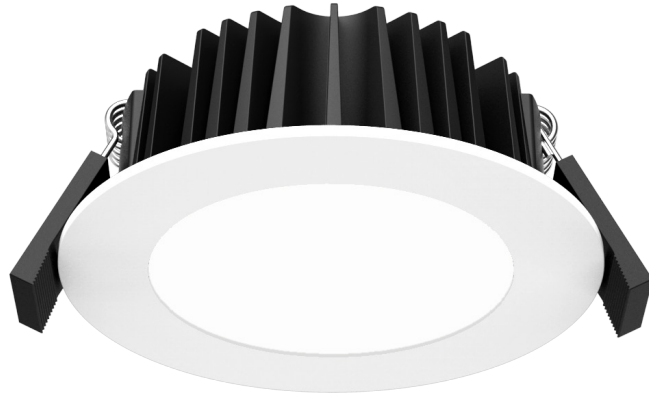

Unoled TL10

10 Watt Recessed Compact
Tricolour Downlight

Recessed fixed SMD LED downlight designed with a slim profile and extra wide light beam distribution. Manufactured with an aluminium body and finished in durable white powder coating.

Featuring colour switchable technology that enables users to switch between 3 colour temperature options - 3000K (warm white), 4000K (cool white), and 5700K (daylight). Supplied with a remote flicker free Trailing Edge dimmable driver.

trendlighting.com.au

Made For Trade

Product	CCT	Trim Colour	Driver	Order Code
TL10	Tricolour	White Trim	Trailing Edge	TL10-TRI-W-TE

Specifications

Trim Colour Options	White
Cutout	Ø85-95 mm
Dimensions	Ø104 x 45 (H) mm
Weight	170 g
LED Power	10W
LED Type	SMD
Lumen Output	1000 lm
CCT Technology	Tri-colour Selectable
Colour Temperature (CCT)	3000K, 4000K, 5700K
Colour Rendering	CRI 80+
Lifetime	50,000 hours (L70)
Beam Angle	Wide 120°
System Power	11.7W Typical
Efficacy	Up to 87 lm/W
Input	200-240V AC 50 Hz
Power Factor	>0.95
Dimming	Trailing Edge
Driver Type	Remote, Flicker Free
Connection Type	Flex and Plug
Ingress Protection	IP44
Insulation Rating	IC-4 AS/NZS 60598.2.2
IEC Protection	Class II
Warranty	3 Years